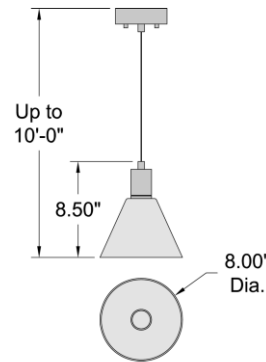

FIXTURE	BACKPLATE / CANOPY
Length:	Length
Width:	Width:
Diameter 8"	Diameter: 4.5"
Height: 8.5"	Height: 1"
Extension:	
Overall Height: 13-120"	

TECHNICAL SPECIFICATIONS

SPECIFICATIONS

Frame Material: Steel
Diffuser Material: Glass
Lamping Type: SSL (Dedicated LED) Jbox: Standard
Lamping Base: SSL Lamp Wattage: 9 W
Lamp Quantity: 1 Total Wattage: 9 W
Voltage: 120v Lamps Included: Yes

Notes: _____

LINE DRAWING

IES FILE

In addition to Access Lighting's purchase and warranty terms and conditions, by signing below or placing an order, you agree that you are authorized to bind the entity placing any order and acknowledge the following: All of sizes and measurements are approximate and all images are for illustrative purposes only. In the event of an inconsistency, the "Product Measurements" section controls. There also may be slight differences in the colors and designs compared to the displayed and printed images.