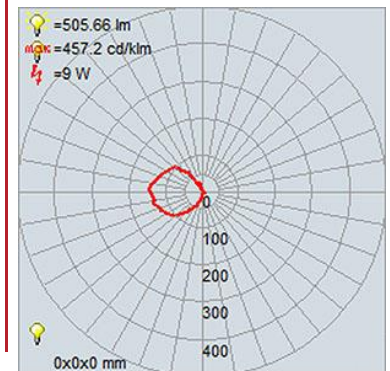

FIXTURE	BACKPLATE / CANOPY
Length:	Length
Width:	Width:
Diameter 8"	Diameter: 4.5"
Height: 8.5"	Height: 1"
Extension:	
Overall Height: 13-120"	

TECHNICAL SPECIFICATIONS

SPECIFICATIONS

Frame Material: Steel
Diffuser Material: Glass
Lamping Type: SSL (Dedicated LED) Jbox: Standard
Lamping Base: SSL Lamp Wattage: 9 W
Lamp Quantity: 1 Total Wattage: 9 W
Voltage: 120v Lamps Included: Yes

Notes: _____

LINE DRAWING

IES FILE

In addition to Access Lighting's purchase and warranty terms and conditions, by signing below or placing an order, you agree that you are authorized to bind the entity placing any order and acknowledge the following: All of sizes and measurements are approximate and all images are for illustrative purposes only. In the event of an inconsistency, the "Product Measurements" section controls. There also may be slight differences in the colors and designs compared to the displayed and printed images.